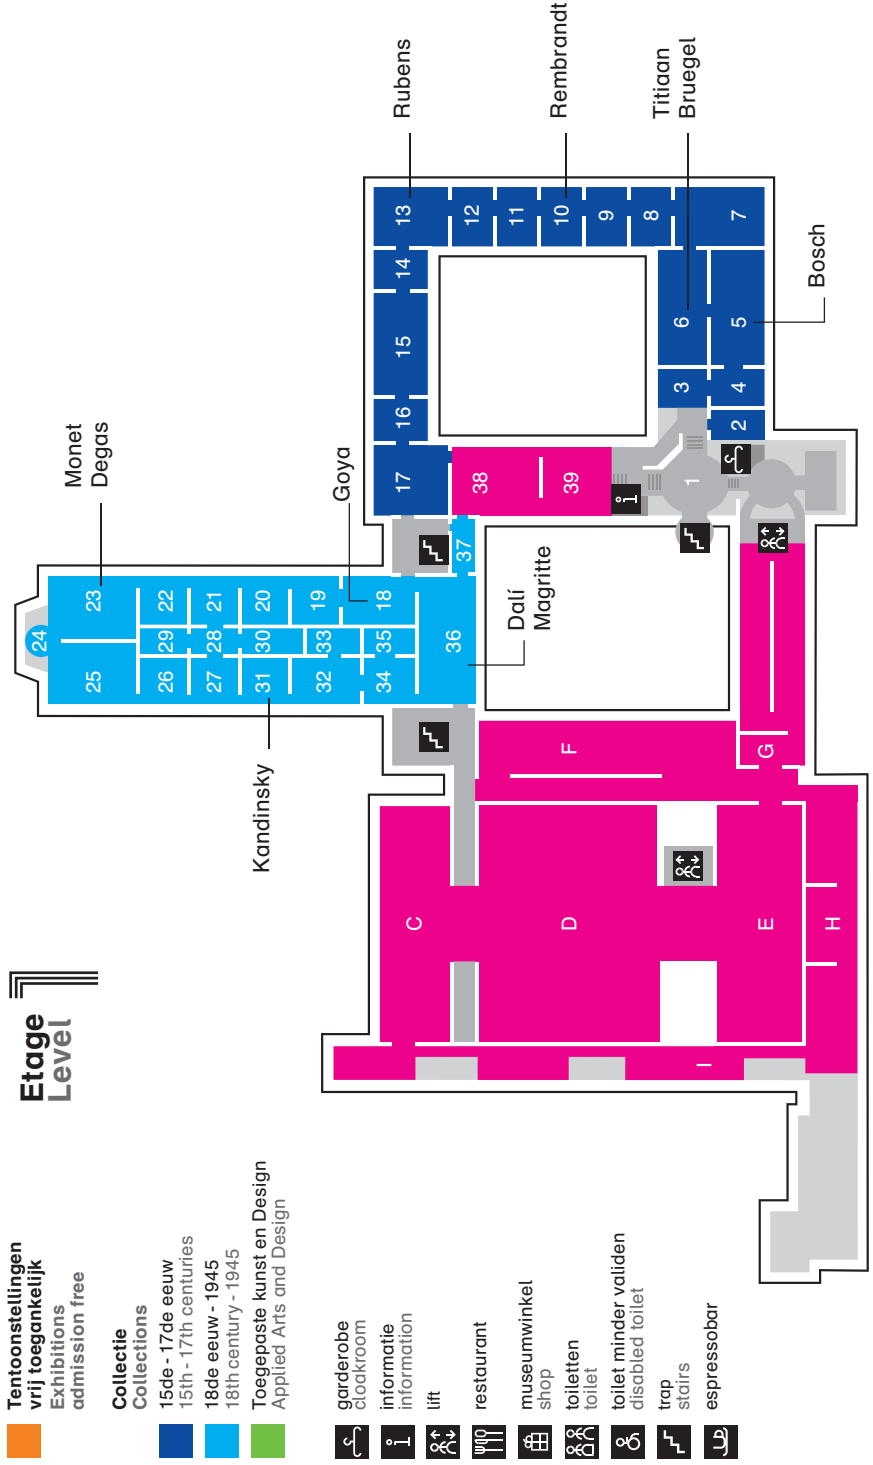

The museum is largely accessible for visitors with mobility impairments via the 'Exhibitions' entrance at Museumpark 18. Only galleries 1 to 4 and 40 are not accessible. Ask a member of staff to show you the easiest route.

- Collectie**
Collections
- 15de - 17de eeuw
15th - 17th centuries
- 18de eeuw - 1945
18th century - 1945
- Toegepaste kunst en Design
Applied Arts and Design

Etage Level

- garderobe
cloakroom
- informatie
information
- lift
- restaurant
- museumwinkel
shop
- toiletten
toilet
- toilet minder validen
disabled toilet
- trap
stairs
- espressobar